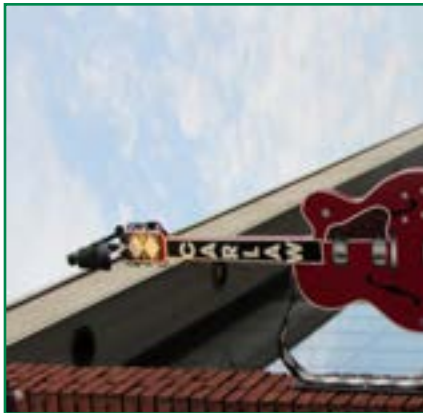

GROUND

POLE

PROJECTING

SUSPENDED

WALL

WINDOW